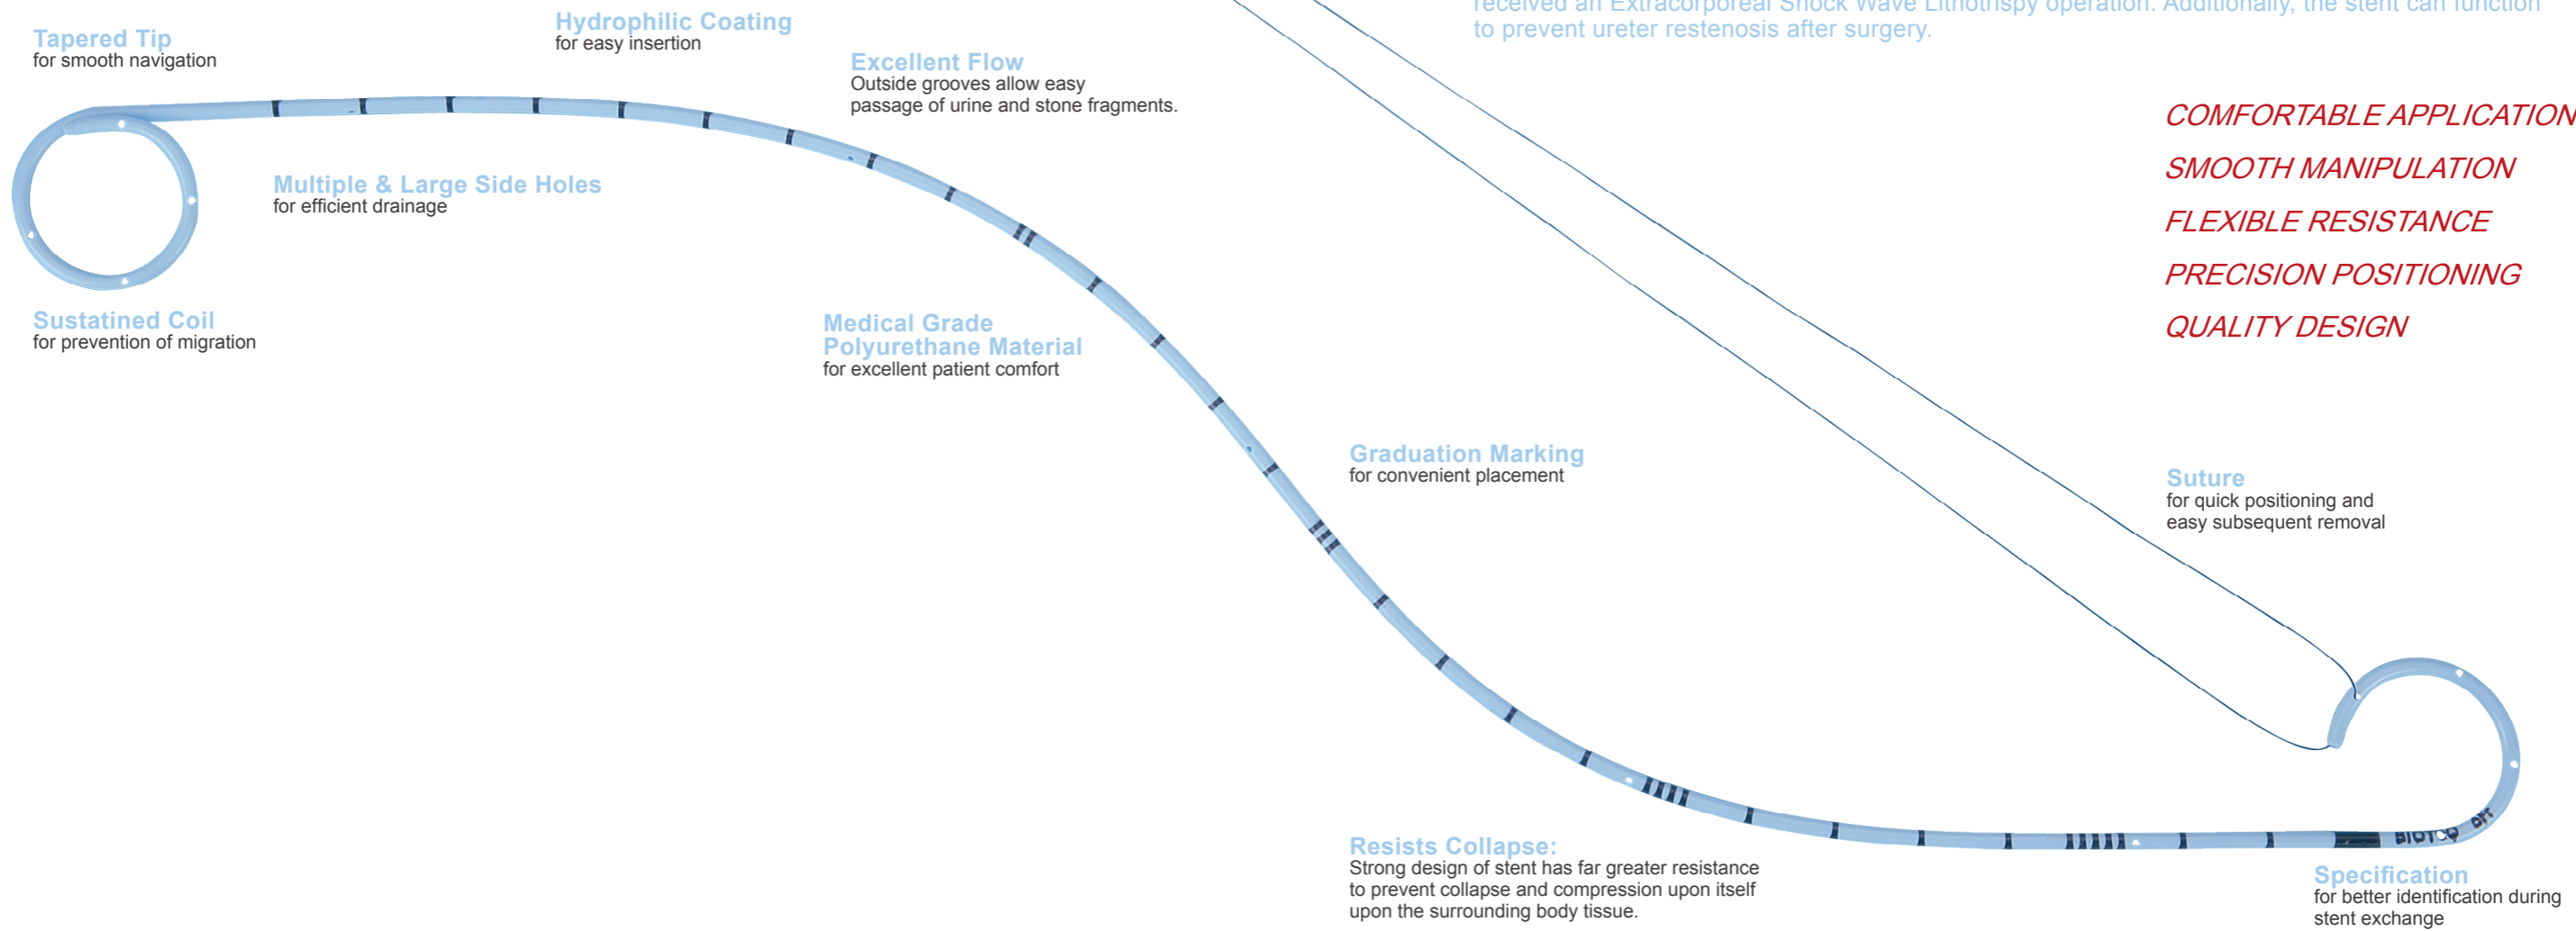

# "NONSTONE" DOUBLE PIGTAIL URETERAL STENT SET

The Nonstone Ureteral Stent is designed to provide the easy, rapid and comfortable placement benefits of a firm stent. It is generally used for small stones drainage after patients have received an Extracorporeal Shock Wave Lithotripsy operation. Additionally, the stent can function to prevent ureter restenosis after surgery.

## Comfortably Fits Every Anatomy And Every Stone Removal Procedure

- A quality ureteral stent must meet both the procedural needs of the surgeon and accommodate varying preferences.
- **BIOTEQ**'s full line of ureteral stent sets featuring exclusive Thermo Polyurethane construction with high standard of quality and performance to meet the challenges in every different stone removal procedure.
- Selections include Standard Durometer, Enhanced Durometer, Dual Durometer with a selection of curl designs, tip configurations, and surface coatings.

- Unique, inward spiral design to minimize tissue contact for enhanced comfort.
- Dual variable length coil geometry permits balanced stent positioning to minimize the risk of migration.
- Hydrophilic coating provides unequalled surface lubricity which reduces friction to minimize risk of buckling during introduction and placement and to reduce risk of the trauma and encrustation.
- Enhanced Radiopacity for improved visualization.

## Standard Durometer

Flexibility is increased with the standard durometer design to provide maximum comfort needs of the patient.

Used for temporary internal drainage from the ureteropelvic junction to the bladder.