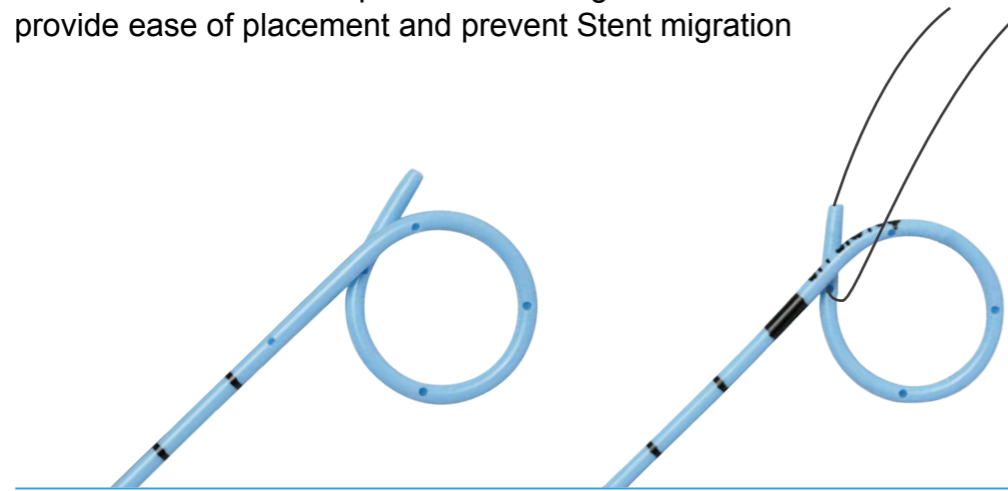

# "NONSTONE" DOUBLE PIGTAIL URETERAL STENT SET

The Nonstone Ureteral Stent is designed to provide the easy, rapid and comfortable placement benefits of a firm stent. It is generally used for small stones drainage after patients have received an Extracorporeal Shock Wave Lithotripsy operation. Additionally, the stent can function to prevent ureter restenosis after surgery.

## Comfortably Fits Every Anatomy And Every Stone Removal Procedure

- A quality ureteral stent must meet both the procedural needs of the surgeon and accommodate varying preferences.
- **BIOTEQ**'s full line of ureteral stent sets featuring exclusive Thermo Polyurethane construction with high standard of quality and performance to meet the challenges in every different stone removal procedure.
- Selections include Standard Durometer, Enhanced Durometer, Dual Durometer with a selection of curl designs, tip configurations, and surface coatings.

- Unique, inward spiral design to minimize tissue contact for enhanced comfort.
- Dual variable length coil geometry permits balanced stent positioning to minimize the risk of migration.
- Hydrophilic coating provides unequalled surface lubricity which reduces friction to minimize risk of buckling during introduction and placement and to reduce risk of the trauma and encrustation.
- Enhanced Radiopacity for improved visualization.

## Standard Durometer

Flexibility is increased with the standard durometer design to provide maximum comfort needs of the patient.

Used for temporary internal drainage from the ureteropelvic junction to the bladder.